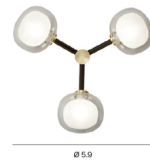

By Tooy

Description

The Nabila Wall / Ceiling Light features an elegant sophistication inspired by the 1950s pursuit to outer space. Modeled off of the Sputnik, the Nabila's metal frame is accented with double borosilicate glass globes. Place in the entryway or down a hallway to complete your aesthetic. Note: Includes canopy for U.S. junction box.

Shown in matte black / brushed brass / clear

Specifications

COLOR	Clear
BODY FINISH	Matte Black / Brushed Brass
WATTAGE	15W
DIMMER	Standard 120V
DIMENSIONS	15"W x 7"H
BULB NOT INCLUDED	3 x JCD/G9/5W/120V LED