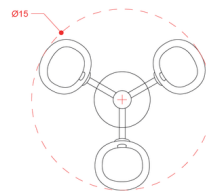

By Tooy

Description

The Nabila Wall / Ceiling Light features an elegant sophistication inspired by the 1950s pursuit to outer space. Modeled off of the Sputnik, the Nabila's metal frame is accented with double borosilicate glass globes. Place in the entryway or down a hallway to complete your aesthetic. Note: Includes canopy for U.S. junction box.

Shown in matte black / brushed brass / clear

Specifications

COLOR	Clear
BODY FINISH	Matte Black / Brushed Brass
WATTAGE	15W
DIMMER	Standard 120V
DIMENSIONS	15"W x 7"H
BULB NOT INCLUDED	3 x JCD/G9/5W/120V LED