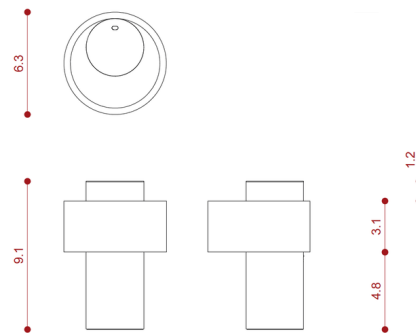

CLICK TO VIEW PRODUCT

Notes: