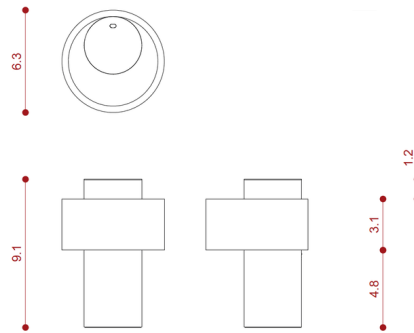

CLICK TO VIEW PRODUCT

Notes: