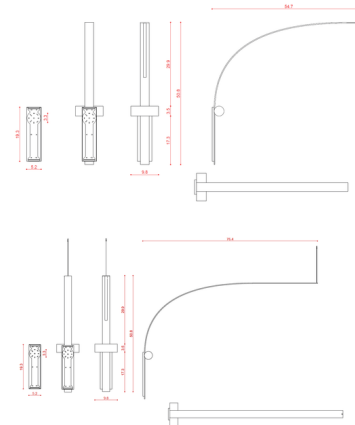

CLICK TO VIEW PRODUCT

Notes: