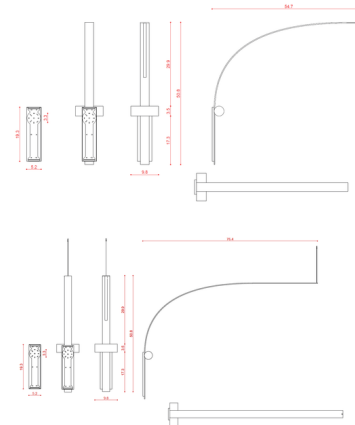

### Description

The Nastro Extended Wall Light features a curved aluminum body, anchored by a cylindrical weight to counterbalance the pendant's sleek form. An integrated LED strip provides a dimmable light source, adding bright, even illumination. Phase cut dimming. Note: Mounts to a standard U.S. junction box. Remote driver included for all options (except W01 Ash finish) which must be installed in a remote accessible location. Remote driver dimensions: 6.3L x 1.8W x .8H.

### Specifications

COLOR . . . . . Sand Black  
 BODY FINISH . . . . . Beige Cylinder  
 WATTAGE . . . . . 50W  
 DIMMER . . . . . Low Voltage Electronic  
 DIMENSIONS . . . . . 9.8"W x 50.8"H x 54.7"D  
 INTEGRATED LED MODULE . . . . . 1 x LED/50W/120V LED

### Technical Information

LAMP COLOR . . . . . 2700K  
 LUMENS/WATT . . . . . 127.74  
 LUMINOUS FLUX . . . . . 6387 lumens

Shown in beige cylinder / sand black

CLICK TO VIEW PRODUCT

Notes: