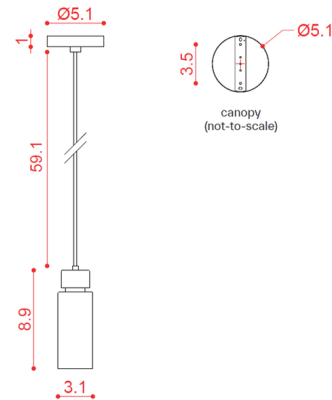

Shown in matte black / brushed brass / clear

Specifications

COLOR Clear
BODY FINISH Matte Black / Brushed Brass
WATTAGE 8W
DIMMER Standard 120V
DIMENSIONS 3.1"W x 8.9"H
BULB NOT INCLUDED 1 x B10/Candelabra (E12)/8W/120V LED