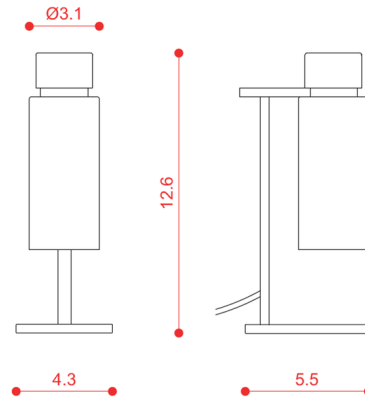

Shown in matte black / brushed brass / smoke

Specifications

COLOR	Smoke
BODY FINISH	Matte Black / Brushed Brass
WATTAGE	8W
DIMMER	N/A
DIMENSIONS	4.3"W x 12.6"H x 5.5"D
BULB NOT INCLUDED	1 x B10/Candelabra (E12)/8W/120V LED