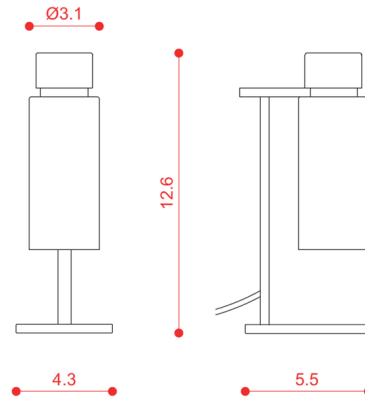

### Specifications

COLOR	Smoke
BODY FINISH	Matte Black / Brushed Brass
WATTAGE	8W
DIMMER	N/A
DIMENSIONS	4.3"W x 12.6"H x 5.5"D
BULB NOT INCLUDED	1 x B10/Candelabra (E12)/8W/120V LED

CLICK TO VIEW PRODUCT