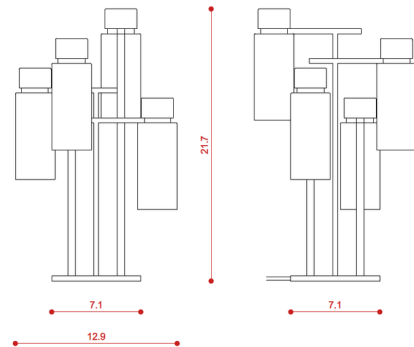

Shown in matte black / brushed brass / smoke

Specifications

COLOR	Smoke
BODY FINISH	Matte Black / Brushed Brass
WATTAGE	32W
DIMMER	N/A
DIMENSIONS	12.9"W x 21.7"H x 7.1"D
BULB NOT INCLUDED	4 x B10/Candelabra (E12)/8W/120V LED