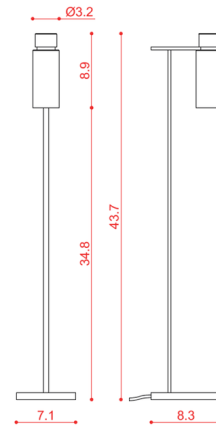

Shown in matte black / brushed brass / clear

Specifications

COLOR	Clear
BODY FINISH	Matte Black / Brushed Brass
WATTAGE	8W
DIMMER	N/A
DIMENSIONS	7.1"W x 43.7"H x 8.3"D
BULB NOT INCLUDED	1 x B10/Candelabra (E12)/8W/120V LED