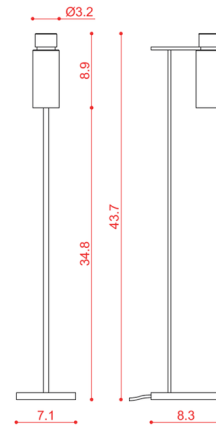

Shown in matte black / brushed brass / clear

Specifications

COLOR	Clear
BODY FINISH	Matte Black / Brushed Brass
WATTAGE	8W
DIMMER	N/A
DIMENSIONS	7.1"W x 43.7"H x 8.3"D
BULB NOT INCLUDED	1 x B10/Candelabra (E12)/8W/120V LED

CLICK TO VIEW PRODUCT

Notes: