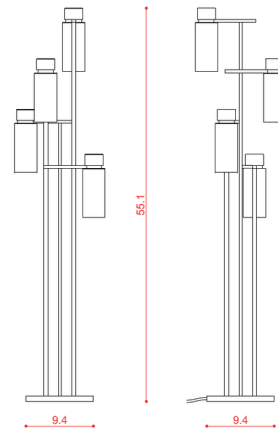

By Tooy

Description

The Osman Cluster Floor Lamp balances a strong avantgarde style through its rational design and precious details. An sleek base and arm finished in Matte Black is enriched by a double-wall glass cylindrical diffuser that give a fascinating and harmonious light diffusion. Place the Osman wherever a formal, familiar and refined aesthetic is needed. On/off switch on cord. Note: Black chrome is only available with smoke glass.

Shown in matte black / brushed brass / clear

Specifications

COLOR Clear
BODY FINISH Matte Black / Brushed Brass
WATTAGE 32W
DIMMER N/A
DIMENSIONS 12.7"W x 55.1"H x 9.4"D
BULB NOT INCLUDED 4 x B10/Candelabra (E12)/8W/120V LED