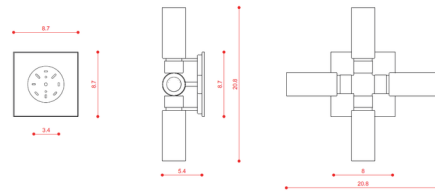

Specifications

COLOR . . . . . Smoke
BODY FINISH . . . . . Matte Black / Brushed Brass
WATTAGE 32W
DIMMER . . . . . Standard 120V
DIMENSIONS . . . . . 20.8"W x 20.8"H x 5.4"D
BULB NOT INCLUDED . . . . . 4 x B10/Candelabra (E12)/8W/120V LED

CLICK TO VIEW PRODUCT

Notes: