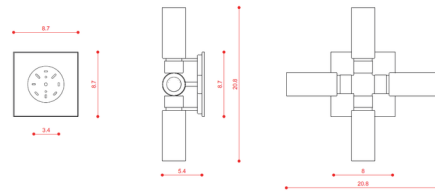

By Tooy

Description

The Osman Wall / Ceiling Light balances avantgarde style with a modern form and intentional details. A sleek metal base and arm enriched by a glass double-wall cylindrical diffuser gives a fascinating and harmonious light diffusion. Place the Osman wherever a refined aesthetic is needed. Note: Includes canopy for U. S. junction box.

Shown in matte black / brushed brass / smoke

Specifications

COLOR Smoke
BODY FINISH Matte Black / Brushed Brass
WATTAGE 32W
DIMMER Standard 120V
DIMENSIONS 20.8"W x 20.8"H x 5.4"D
BULB NOT INCLUDED 4 x B10/Candelabra (E12)/8W/120V LED