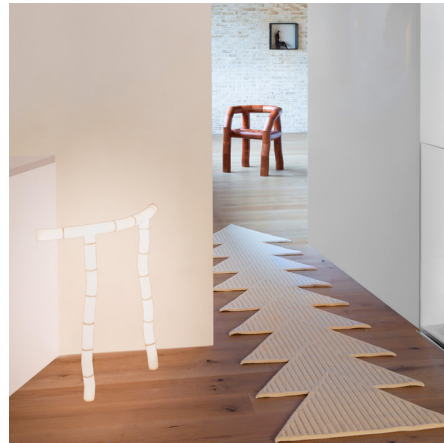

### Description

The Tratti Floor Lamp is a sculptural work of art. Characterized by a slightly grainy white finish, noticeable even when turned off, and made of 3D printed nylon powder, this light produces a soft and diffused illumination that showcases the unusual geometry of the modular sections. Phase cut dimming. Backplate for standard US junction box is included. Note: Includes a remote driver which must be placed in an accessible location.