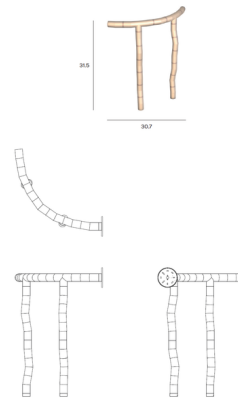

Lightology

lightology.com
866-954-4489
07-07-26

Project: _____

Company: _____

Location: _____ Fixture Type: _____

SPEC #: **TOY1476940**

Approved On: _____ Approved By: _____

Tratti Floor Lamp By Tooy

Description

The Tratti Floor Lamp is a sculptural work of art. Characterized by a slightly grainy white finish, noticeable even when turned off, and made of 3D printed nylon powder, this light produces a soft and diffused illumination that showcases the unusual geometry of the modular sections. Phase cut dimming. Backplate for standard US junction box is included. Note: Note: Includes a remote driver which must be placed in an accessible location.

Shown in natural

Specifications

COLOR	N/A
BODY FINISH	Natural
WATTAGE	26W
DIMMER	Low Voltage Electronic
DIMENSIONS	30.7"W x 31.5"H
INTEGRATED LED MODULE	1 x LED/26W/24V LED

Technical Information

LAMP COLOR	2700K
LUMENS/WATT	61.54
LUMINOUS FLUX	1600 lumens