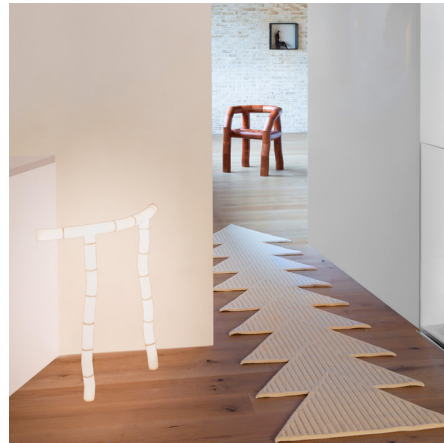

Description

The Tratti Floor Lamp is a sculptural work of art. Characterized by a slightly grainy white finish, noticeable even when turned off, and made of 3D printed nylon powder, this light produces a soft and diffused illumination that showcases the unusual geometry of the modular sections. Phase cut dimming. Backplate for standard US junction box is included. Note: Note: Includes a remote driver which must be placed in an accessible location.