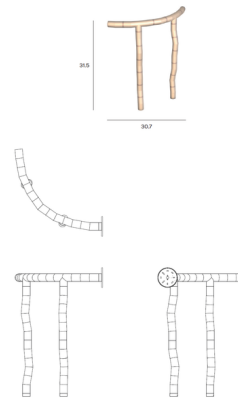

## Tratti Floor Lamp By Tooy

### Description

The Tratti Floor Lamp is a sculptural work of art. Characterized by a slightly grainy white finish, noticeable even when turned off, and made of 3D printed nylon powder, this light produces a soft and diffused illumination that showcases the unusual geometry of the modular sections. Phase cut dimming. Backplate for standard US junction box is included. Note: Includes a remote driver which must be placed in an accessible location.

### Specifications

COLOR	N/A
BODY FINISH	Natural
WATTAGE	26W
DIMMER	Low Voltage Electronic
DIMENSIONS	30.7"W x 31.5"H
INTEGRATED LED MODULE	1 x LED/26W/24V LED