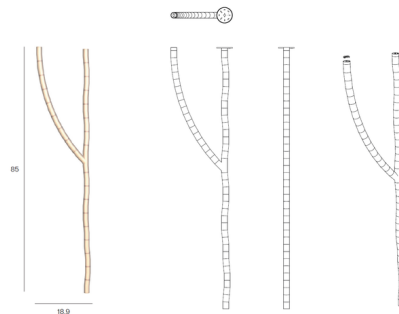

## Tratti Y Ceiling Light By Tooy

### Description

The Tratti Y Ceiling Light is a sculptural work of art. Characterized by a slightly grainy white finish, noticeable even when turned off, and made of 3D printed nylon powder, this light produces a soft and diffused illumination that showcases the unusual geometry of the modular sections. Phase cut dimming. Backplate for standard US junction box is included. Note: Includes a remote driver which must be placed in an accessible location.

### Specifications

COLOR	N/A
BODY FINISH	Natural
WATTAGE	50W
DIMMER	Low Voltage Electronic
DIMENSIONS	18.9"W x 85"H
INTEGRATED LED MODULE	1 x LED/50W/24V LED