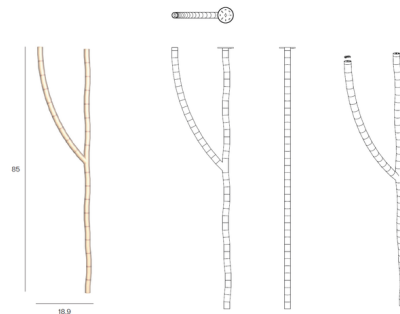

## Tratti Y Ceiling Light

By Tooy

### Description

The Tratti Y Ceiling Light is a sculptural work of art. Characterized by a slightly grainy white finish, noticeable even when turned off, and made of 3D printed nylon powder, this light produces a soft and diffused illumination that showcases the unusual geometry of the modular sections. Phase cut dimming. Backplate for standard US junction box is included. Note: Includes a remote driver which must be placed in an accessible location.

### Specifications

COLOR	N/A
BODY FINISH	Natural
WATTAGE	50W
DIMMER	Low Voltage Electronic
DIMENSIONS	18.9"W x 85"H
INTEGRATED LED MODULE	1x LED/50W/24V LED