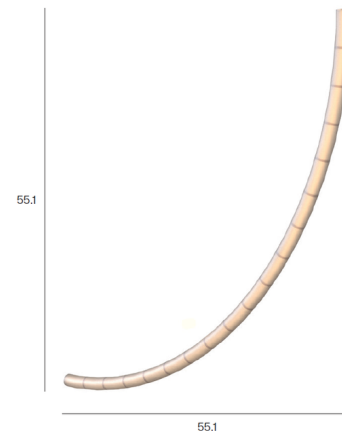

## Tratti Arc Wall / Ceiling Light By Tooy

Shown in natural