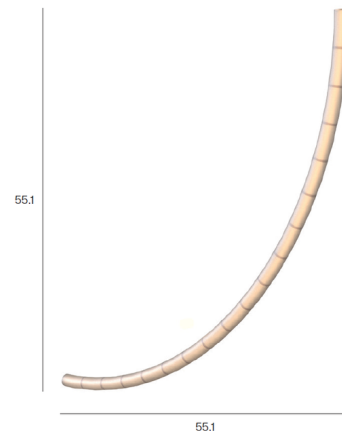

Specifications

COLOR	N/A
BODY FINISH	Natural
WATTAGE	35W
DIMMER	Low Voltage Electronic
DIMENSIONS	55.1"W x 55.1"H x 2"D
INTEGRATED LED MODULE	1 x LED/35W/24V LED

Technical Information

LAMP COLOR	2700K
LUMENS/WATT	55.71
LUMINOUS FLUX	1950 lumens

CLICK TO VIEW PRODUCT

Notes: