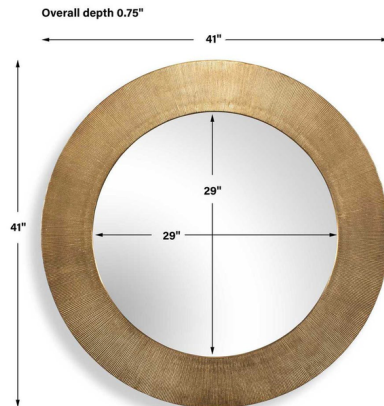

### Description

The Tano Mirror is stunning play on a starburst mirror. Forgoing ostentation, the decorative frame uses small, repeating lines to elegantly convey sunbeams, finished in antique brass for a hint of brilliance. Perfect for an entryway or dining room.

### Specifications

COLOR	N/A
BODY FINISH	Antique Brass
WATTAGE	N/A
DIMMER	N/A
DIMENSIONS	41"W x 41"H x 0.75"D
BULB	N/A
COUNTRY OF ORIGIN	India

CLICK TO VIEW PRODUCT

Notes: