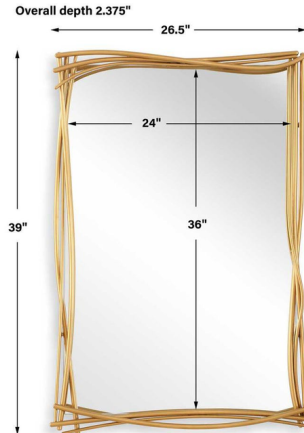

Lightology

lightology.com
866-954-4489
05-24-26

Project: _____

Company: _____

Location: _____ Fixture Type: _____

SPEC #: **UTT1476946**

Approved On: _____ Approved By: _____

Curved Branches Mirror

By Uttermost

Description

Soft and elegant, the Curved Branches Mirror evokes a classic fairytale with its organic border. The frame is crafted from hand-forged iron with a wavy, layered pattern and finished in a lightly antiqued gold leaf. May be hung horizontal or vertical.

Shown in gold leaf / mirror

Specifications

COLOR	Mirror
BODY FINISH	Gold Leaf
WATTAGE	N/A
DIMMER	N/A
DIMENSIONS	26.5"W x 39"H x 2.38"D
BULB	N/A
COUNTRY OF ORIGIN	China

CLICK TO VIEW PRODUCT

Notes: