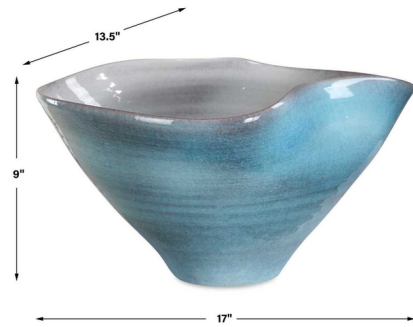

Lightology

lightology.com
866-954-4489
07-06-26

Project: _____

Company: _____

Location: _____ Fixture Type: _____

SPEC #: **UTT1476948**

Approved On: _____ Approved By: _____

Blue Crest Bowl

By Uttermost

Description

Elevate your decor with the statement-making Blue Crest Bowl. This wavy bowl is crafted of porcelain, with a stunning blue crackle glaze on the exterior and gray and white on the interior. A perfect piece for a modern entry table or bookshelf.

Shown in blue

Specifications

COLOR	N/A
BODY FINISH	Blue
WATTAGE	N/A
DIMMER	N/A
DIMENSIONS	17"W x 9"H x 13.5"D
BULB	N/A
COUNTRY OF ORIGIN	China

CLICK TO VIEW PRODUCT

Notes: