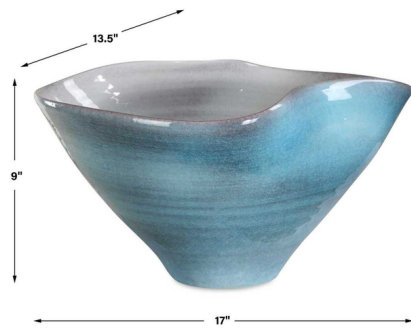

By Uttermost

Description

Elevate your decor with the statement-making Blue Crest Bowl. This wavy bowl is crafted of porcelain, with a stunning blue crackle glaze on the exterior and gray and white on the interior. A perfect piece for a modern entry table or bookshelf.

Specifications

COLOR	N/A
BODY FINISH	Blue
WATTAGE	N/A
DIMMER	N/A
DIMENSIONS	17"W x 9"H x 13.5"D
BULB	N/A
COUNTRY OF ORIGIN	China

Shown in blue

CLICK TO VIEW PRODUCT

Notes: