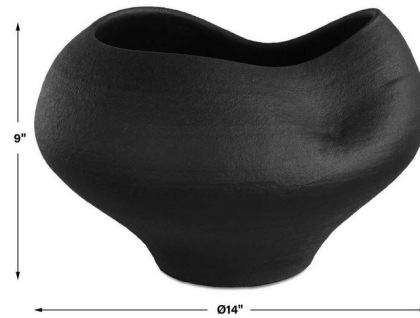

Lightology

lightology.com
866-954-4489
04-27-26

Project: _____

Company: _____

Location: _____ Fixture Type: _____

SPEC #: **UTT1476949**

Approved On: _____ Approved By: _____

Nocturne Bowl

By Uttermost

Description

Make a dynamic statement with the flowing Nocturne Bowl. Finished in matte black, the textured ceramic body is sculpted into a unique, organic form. This modern, handcrafted piece adds interest and elegance to any home.

Shown in black

Specifications

COLOR	N/A
BODY FINISH	Black
WATTAGE	N/A
DIMMER	N/A
DIMENSIONS	14"W x 9"H x 14"D
BULB	N/A
COUNTRY OF ORIGIN	China

CLICK TO VIEW PRODUCT

Notes: