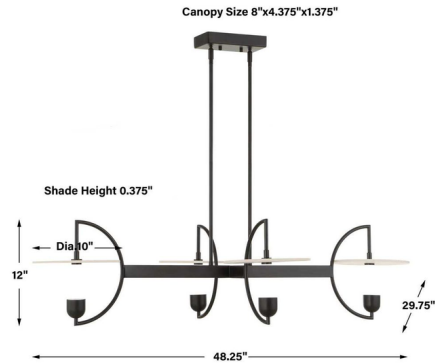

Shown in black / frost

CLICK TO VIEW PRODUCT

Notes: