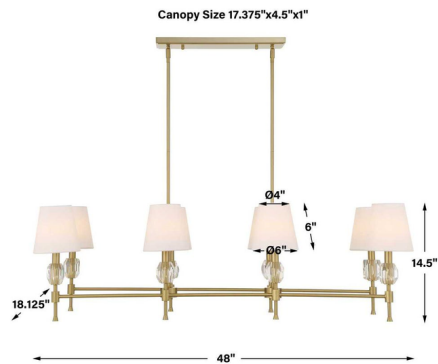

By Uttermost

Description

The Arques Chandelier is a stately and charming linear design that is perfect for a dining room or kitchen. Finished in a warm natural brass, each arm features a dazzling cut crystal accent and softly tapered white shade. When illuminated, the Arques provides soft yet ample lighting.

Specifications

COLOR White
BODY FINISH Brass
WATTAGE 72W
DIMMER Standard 120V
DIMENSIONS 48"L x 18.125"W x 14.5"H
BULB NOT INCLUDED 8 x B10/Candelabra (E12)/9W/120V LED
COUNTRY OF ORIGIN Viet Nam

Technical Information

PRODUCT DIMENSIONS Downrods: 6x12", 2x6"

Shown in brass / white

CLICK TO VIEW PRODUCT

Notes: