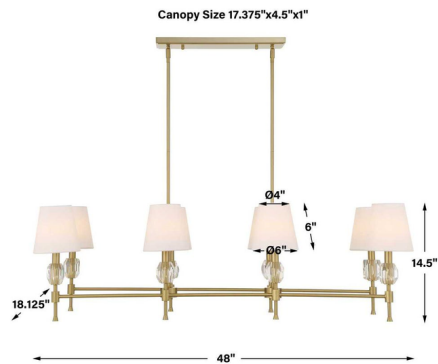

### Description

The Arques Chandelier is a stately and charming linear design that is perfect for a dining room or kitchen. Finished in a warm natural brass, each arm features a dazzling cut crystal accent and softly tapered white shade. When illuminated, the Arques provides soft yet ample lighting.

### Specifications

COLOR . . . . . White  
BODY FINISH . . . . . Brass  
WATTAGE . . . . . 72W  
DIMMER . . . . . Standard 120V  
DIMENSIONS . . . . . 48"L x 18.125"W x 14.5"H  
BULB NOT INCLUDED . . . . . 8 x B10/Candelabra (E12)/9W/120V LED  
COUNTRY OF ORIGIN . . . . . Viet Nam

### Technical Information

PRODUCT DIMENSIONS . . . . . Downrods: 6x12", 2x6"

Shown in brass / white

CLICK TO VIEW PRODUCT

Notes: