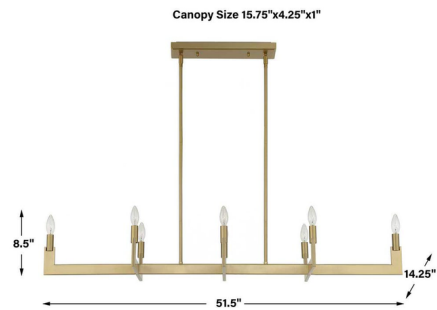

Specifications

COLOR N/A
BODY FINISH Brass
WATTAGE 72W
DIMMER Standard 120V
DIMENSIONS 51.5"L x 14.25"W x 8.5"H
BULB NOT INCLUDED 8 x B10/Candelabra (E12)/9W/120V LED
COUNTRY OF ORIGIN Viet Nam

Technical Information

PRODUCT DIMENSIONS Downrods: 6x12", 2x6"

Shown in brass

CLICK TO VIEW PRODUCT

Notes: