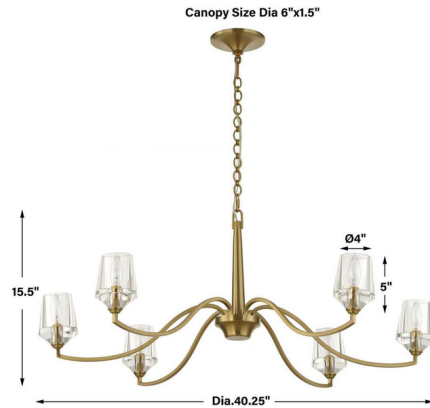

Lightology

lightology.com
866-954-4489
07-06-26

Project: _____

Company: _____

Location: _____ Fixture Type: _____

SPEC #: **UTT1476957**

Approved On: _____ Approved By: _____

Barcelona Chandelier

By Uttermost

Description

The Barcelona Chandelier is a timeless updated to a classic dining light. Graceful, curved arms support beautiful crystal shades, creating sparkling ambiance when illuminated. The natural brass finish adds warmth and character to the fixture. Perfect for a classic dining room or even kitchen.

Specifications

COLOR Clear
BODY FINISH Brass
WATTAGE 54W
DIMMER Standard 120V
DIMENSIONS 21.56"W x 15.5"H
BULB NOT INCLUDED 6 x B10/Candelabra (E12)/9W/120V LED
COUNTRY OF ORIGIN Viet Nam

Technical Information

PRODUCT DIMENSIONS Chain: 84"

Shown in brass / clear

CLICK TO VIEW PRODUCT

Notes: