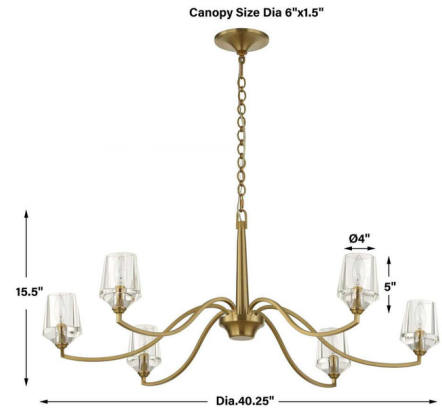

Lightology

lightology.com
866-954-4489
04-25-26

Project: _____

Company: _____

Location: _____ Fixture Type: _____

SPEC #: **UTT1476957**

Approved On: _____ Approved By: _____

Barcelona Chandelier

By Uttermost

Description

The Barcelona Chandelier is a timeless updated to a classic dining light. Graceful, curved arms support beautiful crystal shades, creating sparkling ambiance when illuminated. The natural brass finish adds warmth and character to the fixture. Perfect for a classic dining room or even kitchen.

Specifications

COLOR Clear
BODY FINISH Brass
WATTAGE 54W
DIMMER Standard 120V
DIMENSIONS 21.56"W x 15.5"H
BULB NOT INCLUDED 6 x B10/Candelabra (E12)/9W/120V LED
COUNTRY OF ORIGIN Viet Nam

Technical Information

PRODUCT DIMENSIONS Chain: 84"

Shown in brass / clear

CLICK TO VIEW PRODUCT

Notes: