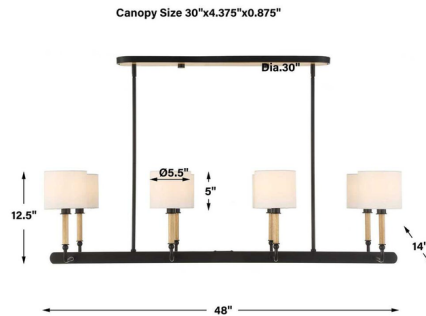

Shown in black / blond wood

Specifications

COLOR Blond Wood
BODY FINISH Black
WATTAGE 72W
DIMMER Standard 120V
DIMENSIONS 48"L x 14"W x 12.5"H
BULB NOT INCLUDED 8 x B10/Candelabra (E12)/9W/120V LED
COUNTRY OF ORIGIN China

Technical Information

PRODUCT DIMENSIONS Downrods: 6x12", 2x6"

CLICK TO VIEW PRODUCT

Notes: