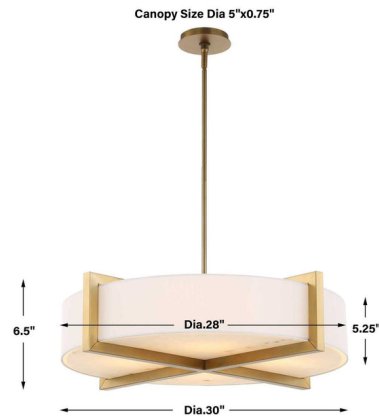

By Uttermost

Description

The Cresson Pendant is sleek drum shade and blends style and functionality. To soften the light and reduce glare, the drum is circled in a white linen shade with faux alabaster diffuser on the bottom for added texture. Matte brushed brass beam details enhanced the overall form.

Specifications

COLOR Faux Alabaster
BODY FINISH Brushed Brass
WATTAGE 36W
DIMMER Standard 120V
DIMENSIONS 30"W x 6.5"H
BULB NOT INCLUDED 4 x A19/Medium (E26)/9W/120V LED
COUNTRY OF ORIGIN China

Technical Information

PRODUCT DIMENSIONS Downrod: 3x12", 1x6"

Shown in brushed brass / faux alabaster

CLICK TO VIEW PRODUCT

Notes: