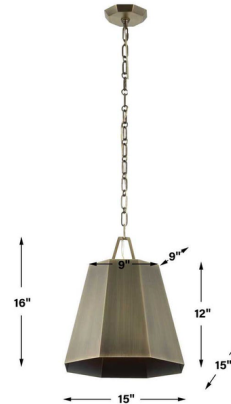

Lightology

lightology.com
866-954-4489
04-25-26

Project: _____

Company: _____

Location: _____ Fixture Type: _____

SPEC #: **UTT1476976**

Approved On: _____ Approved By: _____

Granada Pendant

By Uttermost

Description

Crafted as if for a vintage workshop, the Granada Pendant is a blend of industrial style and modern design. A rich weathered brass gives a brawny feel to the hexagon shade. This piece provides ample task light for surfaces below. Perfect over a kitchen island or dining room table.

Specifications

COLOR N/A
BODY FINISH Weathered Brass
WATTAGE 17W
DIMMER Standard 120V
DIMENSIONS 15"W x 16"H
BULB NOT INCLUDED 1 x A19/Medium (E26)/17W/120V LED
COUNTRY OF ORIGIN Viet Nam

Technical Information

PRODUCT DIMENSIONS Chain: 84"

Shown in weathered brass

Canopy Size Dia 6.25"x0.75"

CLICK TO VIEW PRODUCT

Notes: