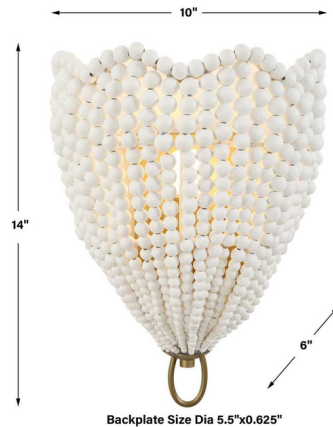

Description

The Biddeford Wall Light features a laid-back coastal charm. The delicate scalloped shade is formed using a variety of sizes of intermingled matte white wood beads. A brushed matte gold finish gives an airy and inviting feeling that completes the piece.

Specifications

COLOR White
BODY FINISH Matte Gold
WATTAGE 9W
DIMMER Standard 120V
DIMENSIONS 10"W x 14"H x 6"D
BULB NOT INCLUDED 1 x A19/Medium (E26)/9W/120V LED
COUNTRY OF ORIGIN China

Shown in matte gold / white