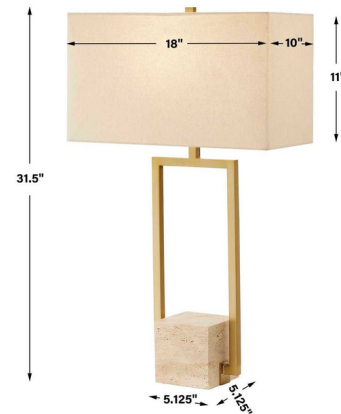

Description

With an open framed body, the Warrick Table Lamp balances a dramatic form with an airy aesthetic. Grounded with a travertine block base, the angular brass plated frame rises up to meet the rectangular hardback shade. Finished in linen light slubbing, the shade provides a soft textural contrast. 3-Way switch on socket.

Shown in brass / beige

Specifications

COLOR	Beige
BODY FINISH	Brass
WATTAGE	25W
DIMMER	Included
DIMENSIONS	18"W x 31.5"H x 10"D
BULB NOT INCLUDED	1 x A21 3-Way/Medium (E26)/25W/120V LED
COUNTRY OF ORIGIN	Viet Nam