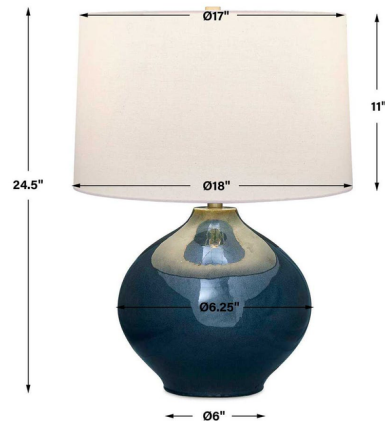

Description

Add a serene and calming energy to your home with the Corrine Table Lamp. The ceramic body is finished in a mottled vibrant blue with rustic, earthy undertone and brass plated accents. A white linen shade provides the final complementary touch. 3-Way switch on socket.

Specifications

COLOR	White
BODY FINISH	Blue
WATTAGE	25W
DIMMER	Included
DIMENSIONS	18"W x 24.5"H
BULB NOT INCLUDED	1 x A21 3-Way/Medium (E26)/25W/120V LED
COUNTRY OF ORIGIN	Viet Nam

Shown in blue / white