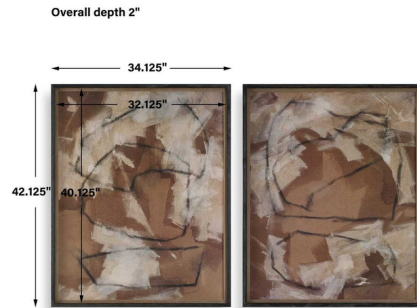

By Uttermost

Description

The Rush and Dash Framed Prints are a dynamic duo of modern style. To capture the energy of movement, black accent lines seem to dash across the canvas, sailing over earthy of brown and cream tones. Hang these as solo standalone pieces or pair together for dramatic effect. May be hung horizontally or vertically.

Shown in brown

Specifications

COLOR	N/A
BODY FINISH	Brown
WATTAGE	N/A
DIMMER	N/A
DIMENSIONS	34.13"W x 42.13"H x 2"D
BULB	N/A
COUNTRY OF ORIGIN	China

CLICK TO VIEW PRODUCT

Notes: