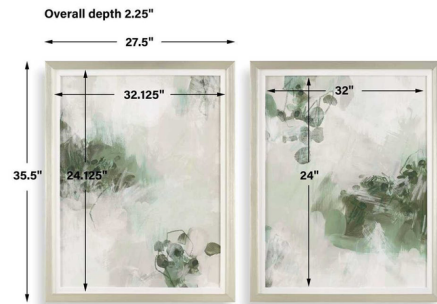

Lightology

lightology.com
866-954-4489
05-18-26

Project: _____

Company: _____

Location: _____ Fixture Type: _____

SPEC #: **UTT1477006**

Approved On: _____ Approved By: _____

Custom Lilypond Dream Framed Print - Set of 2 By Uttermost

Description

Infuse your home with the serene energy of the Custom Lilypond Dream Framed Prints. The soft, light greens and grays dapple the canvas to create dreamy collections of lily pads on a still lake. Framed in a champagne silver with a white linen liner.

Shown in silver

Specifications

COLOR	N/A
BODY FINISH	Silver
WATTAGE	N/A
DIMMER	N/A
DIMENSIONS	27.5"W x 35.5"H x 2.25"D
BULB	N/A
COUNTRY OF ORIGIN	China

CLICK TO VIEW PRODUCT

Notes: