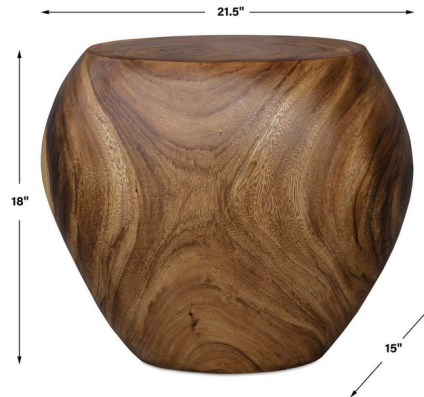

Lightology

lightology.com
866-954-4489
07-01-26

Project: _____

Company: _____

Location: _____ Fixture Type: _____

SPEC #: **UTT1477008**

Approved On: _____ Approved By: _____

Lomas Accent Stool

By Uttermost

Description

Craved from solid suar wood, the Lomas Accent Stool is a stunning piece of natural art, perfect as a chair or decorative plinth. The wood surface flows with striking natural patterns, cracks, and rich colors, adding to its distinctive character.

Shown in natural

Specifications

COLOR	N/A
BODY FINISH	Natural
WATTAGE	N/A
DIMMER	N/A
DIMENSIONS	21.5"W x 18"H x 15"D
BULB	N/A
COUNTRY OF ORIGIN	Indonesia

CLICK TO VIEW PRODUCT

Notes: