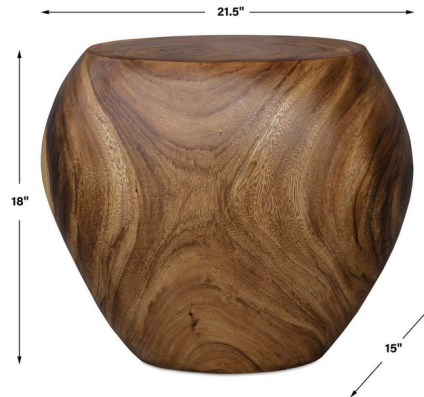

Lightology

lightology.com
866-954-4489
04-24-26

Project: _____

Company: _____

Location: _____ Fixture Type: _____

SPEC #: **UTT1477008**

Approved On: _____ Approved By: _____

Lomas Accent Stool

By Uttermost

Description

Craved from solid suar wood, the Lomas Accent Stool is a stunning piece of natural art, perfect as a chair or decorative plinth. The wood surface flows with striking natural patterns, cracks, and rich colors, adding to its distinctive character.

Shown in natural

Specifications

COLOR	N/A
BODY FINISH	Natural
WATTAGE	N/A
DIMMER	N/A
DIMENSIONS	21.5"W x 18"H x 15"D
BULB	N/A
COUNTRY OF ORIGIN	Indonesia

CLICK TO VIEW PRODUCT

Notes: