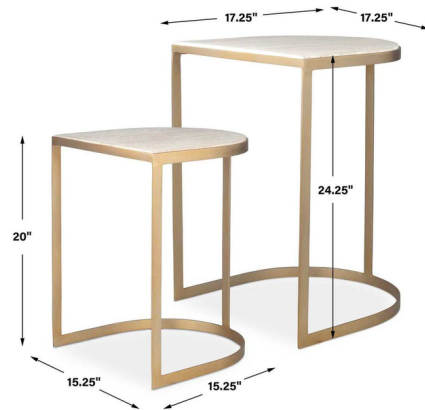

## Lindon Nesting Table - Set of Two

By Uttermost

### Description

Elevate your home with the Lindon Nesting Tables. Each sleek table features a curved metal frame in a refined gold finish, with a natural travertine stone top. Arrange the tables separately or conveniently store the smaller piece nestled underneath the larger size.

### Specifications

COLOR	Travertine
BODY FINISH	Gold
WATTAGE	N/A
DIMMER	N/A
DIMENSIONS	17.25"W x 24.25"H x 17.25"D
BULB	N/A
COUNTRY OF ORIGIN	India

CLICK TO VIEW PRODUCT

Notes: