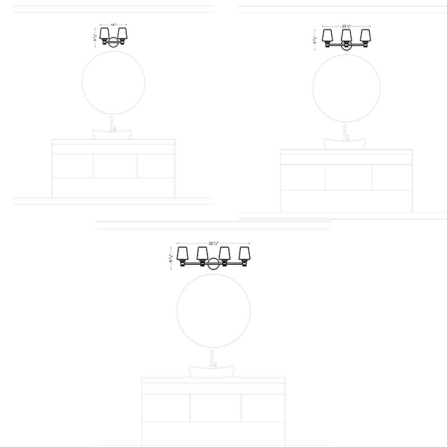

Description

The Xavierre Bathroom Vanity Light introduces a sleek, masculine aesthetic to your interior space. Featuring a bold X-pattern on each arm and complemented by cone-shaped shades, it casts warm, ambient light that enhances the atmosphere of your room.

Shown in aged iron / opal etched

Specifications

COLOR Opal Etched
BODY FINISH Aged Iron
WATTAGE 24W
DIMMER Standard 120V
DIMENSIONS 14"W x 9.75"H x 6.25"D
BULB NOT INCLUDED 2 x A19/Medium (E26)/12W/120V LED
COUNTRY OF ORIGIN China