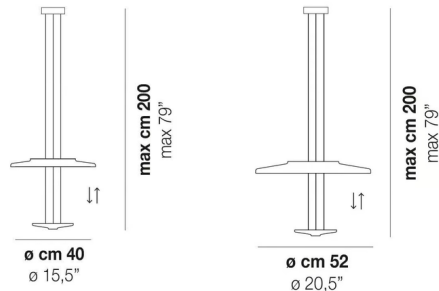

### Description

The Dione Pendant features a metal disc with 2 light sources, one that directs light downward and one that directs light upward, to provide both ambient and directed lighting. A glass disc above the metal disc can be raised or lowered along the cable, allowing for endlessly customizable configurations.

### Specifications

COLOR . . . . . White Satin  
BODY FINISH . . . . . Matte Steel  
WATTAGE . . . . . 40W  
DIMMER . . . . . Low Voltage Electronic  
DIMENSIONS . . . . . 15.5"W x 79"H  
INTEGRATED LED MODULE . . . . . 2 x LED/14W/120V LED  
INTEGRATED LED MODULE . . . . . 1 x LED/12W/120V LED

### Technical Information

PRODUCT DIMENSIONS . . . . . Maximum Overall Height: 79"  
LAMP COLOR . . . . . 2700K  
LUMENS/WATT . . . . . 250.00  
LUMINOUS FLUX . . . . . 3500 lumens

Shown in matte steel / white satin