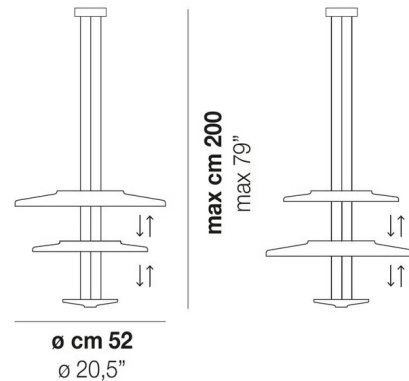

Description

The Dione SP2 Pendant features a metal disc with 2 light sources, one that directs light downward and one that directs light upward, to provide both ambient and directed lighting. A pair of round glass shades above the metal disc can be raised or lowered along the cable, allowing for endlessly customizable configurations.

Shown in matte steel / white satin

Specifications

COLOR	White Satin
BODY FINISH	Matte Steel
WATTAGE	40W
DIMMER	Low Voltage Electronic
DIMENSIONS	20.5"W x 79"H
INTEGRATED LED MODULE	2 x LED/14W/120V LED
INTEGRATED LED MODULE	1 x LED/12W/120V LED

Technical Information

PRODUCT DIMENSIONS	Maximum Overall Height: 79"
LAMP COLOR	2700K

CLICK TO VIEW PRODUCT

Notes: