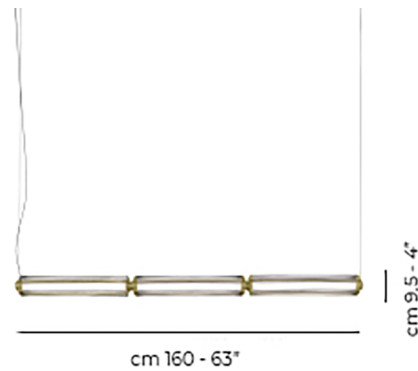

CLICK TO VIEW PRODUCT

Notes: