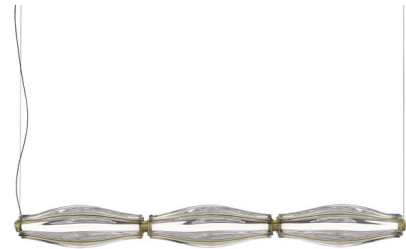

Lightology

lightology.com
866-954-4489
04-22-26

Project: _____

Company: _____

Location: _____ Fixture Type: _____

SPEC #: **VISI477209**

Approved On: _____ Approved By: _____

Jeff SP2 Linear Pendant

By Vistosi

Description

The Jeff SP2 Pendant features a trio of crystal diffusers arranged along a cylindrical, linear frame. The glass possesses a fluted texture known as rigadin, a traditional texture often seen in Italian Murano glass. When switched on, the integrated LED light source reveals the crystal's fluid, dynamic lines which product a dazzling sparkle as light is reflected.

Specifications

COLOR Crystal
BODY FINISH Matte Gold
WATTAGE 43.2W
DIMMER Low Voltage Electronic
DIMENSIONS 63"L x 7"W x 7"H
INTEGRATED LED MODULE 3 x LED/14.4W/120V LED

Technical Information

PRODUCT DIMENSIONS Cord Length: 79"
LAMP COLOR 2700K
LUMENS/WATT 312.50
LUMINOUS FLUX 4500 lumens

Shown in matte gold / crystal

cm 160 - 63"

cm 17 - 7"

CLICK TO VIEW PRODUCT

Notes: