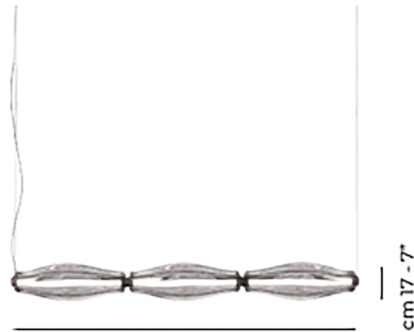

By Vistosi

Description

The Jeff SP2 Pendant features a trio of crystal diffusers arranged along a cylindrical, linear frame. The glass possesses a fluted texture known as rigadin, a traditional texture often seen in Italian Murano glass. When switched on, the integrated LED light source reveals the crystal's fluid, dynamic lines which product a dazzling sparkle as light is reflected.

Specifications

COLOR Crystal
BODY FINISH Matte Gold
WATTAGE 43.2W
DIMMER Low Voltage Electronic
DIMENSIONS 63"L x 7"W x 7"H
INTEGRATED LED MODULE 3 x LED/14.4W/120V LED

Technical Information

PRODUCT DIMENSIONS Cord Length: 79"
LAMP COLOR 2700K
LUMENS/WATT 312.50
LUMINOUS FLUX 4500 lumens

Shown in matte gold / crystal

cm 160 - 63"

cm 17 - 7"

CLICK TO VIEW PRODUCT

Notes: