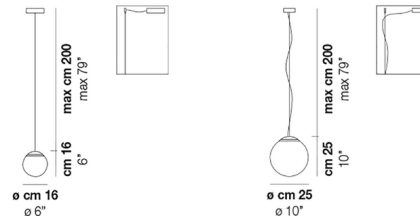

### Description

The Oro Pendant features a globe-shaped glass shade with a horizontal glass membrane that divides the sphere into two halves. The artisanal process used to create the glass results in slight variations of the inner glass that make each piece unique.

### Specifications

COLOR	Crystal
BODY FINISH	Matte Black Nickel
WATTAGE	9W
DIMMER	Low Voltage Electronic
DIMENSIONS	6"W x 6"H
INTEGRATED LED MODULE	1 x LED/9W/120V LED

### Technical Information

PRODUCT DIMENSIONS	Cord Length: 79"
LAMP COLOR	2700K

CLICK TO VIEW PRODUCT

Notes: