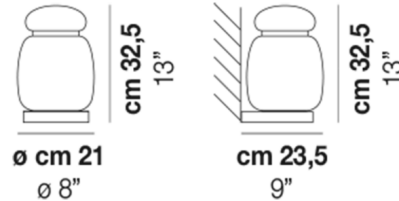

### Description

The Faro Wall Sconce features a pair of glass sections joined by a metal ring for a balanced, harmonious expression. The integrated LED light source is housed within a white glass dome to minimize glare while providing softly diffused light. The lower glass portion adds a decorative touch that will complement a variety of interior decor styles. Includes cover plate for standard US junction box (not pictured).

### Specifications

COLOR . . . . . Old Green  
BODY FINISH . . . . . Matte Black  
WATTAGE . . . . . 8.5W  
DIMMER . . . . . Low Voltage Electronic  
DIMENSIONS . . . . . 8.26"W x 12.79"H x 9.25"D  
INTEGRATED LED MODULE . . . . . 1 x LED/8.5W/120V LED