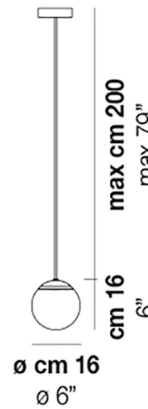

Shown in glossy chrome / amber

CLICK TO VIEW PRODUCT

Notes: