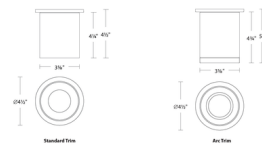

Specifications

COLOR	Clear
BODY FINISH	White / Gold
WATTAGE	15W
DIMMER	Low Voltage Electronic
DIMENSIONS	4.5"W x 4.5"H
INTEGRATED LED MODULE	1 x LED/15W/120-277V LED
COUNTRY OF ORIGIN	Thailand

Technical Information

LAMP LIFE	50000 hours
BEAM ANGLE	25°
COLOR RENDERING	90 CRI
LAMP COLOR	CCT Select
LUMENS/WATT	79.00
LUMINOUS FLUX	1185 lumens

Shown in white / gold / clear

Round Trimmed Ceiling Mount

Round Trimless Ceiling Mount