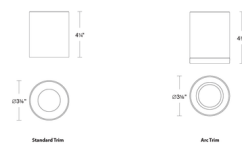

Specifications

COLOR	Clear
BODY FINISH	White / Gold
WATTAGE	15W
DIMMER	Low Voltage Electronic
DIMENSIONS	4.5"W x 4.5"H
INTEGRATED LED MODULE	1 x LED/15W/120-277V LED
COUNTRY OF ORIGIN	Thailand

Technical Information

LAMP LIFE	50000 hours
BEAM ANGLE	25°
COLOR RENDERING	90 CRI
LAMP COLOR	CCT Select
LUMENS/WATT	79.00
LUMINOUS FLUX	1185 lumens

Shown in white / gold / clear

Round Trimmed Ceiling Mount

Round Trimless Ceiling Mount