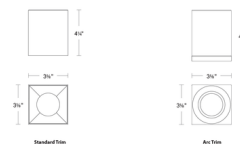

Specifications

COLOR	Clear
BODY FINISH	White / White
WATTAGE	15W
DIMMER	Low Voltage Electronic
DIMENSIONS	4.5"W x 4.5"H
INTEGRATED LED MODULE	1 x LED/15W/120-277V LED
COUNTRY OF ORIGIN	Thailand

Technical Information

LAMP LIFE	50000 hours
BEAM ANGLE	25°
COLOR RENDERING	.90 CRI
LAMP COLOR	.CCT Select
LUMENS/WATT	79.00
LUMINOUS FLUX	1185 lumens

Shown in white / white / clear

Square Trimmed Ceiling Mount

Square Trimless Ceiling Mount