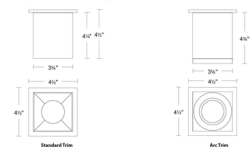

Square Trimmed Ceiling Mount

Square Trimless Ceiling Mount