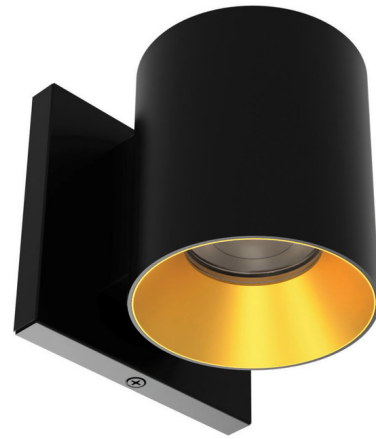

Lightology

lightology.com
866-954-4489
04-22-26

Project: _____
Company: _____
Location: _____ Fixture Type: _____
SPEC #: **WAC1477500**
Approved On: _____ Approved By: _____

Zoron Round Color-Select Wall Light By WAC Lighting

Description

The Zoron Round Wall Light combines sleek aesthetics with exceptional performance. Compact and stylish enough for residential applications, yet powerful enough to be used commercially. Features a 5-CCT color-select switch which allows user to select between 2700K, 3000K, 3500K, 4000K and 5000K color temperature options. Low glare regressed trim with 25 degree+ shielding angle. Die-cast aluminum with injection molded low glare trim. Driver concealed within fixture. Outdoor wet location rated for downward-facing orientation only. Universal 120-277 voltage with TRIAC, ELV, 0-10V dimming.

Specifications

COLOR	Clear
BODY FINISH	Black / Gold
WATTAGE	15W
DIMMER	Low Voltage Electronic
DIMENSIONS	4.5"W x 4.5"H x 4.63"D
INTEGRATED LED MODULE	1 x LED/15W/120-277V LED
COUNTRY OF ORIGIN	Thailand

Technical Information

LAMP LIFE	50000 hours
BEAM ANGLE	25°
COLOR RENDERING	90 CRI
LAMP COLOR	CCT Select
LUMENS/WATT	79.00
LUMINOUS FLUX	1185 lumens

Shown in black / gold / clear

CLICK TO VIEW PRODUCT

Notes: