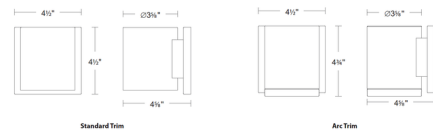

Description

The Zoron Round Wall Light combines sleek aesthetics with exceptional performance. Compact and stylish enough for residential applications, yet powerful enough to be used commercially. Features a 5-CCT color-select switch which allows user to select between 2700K, 3000K, 3500K, 4000K and 5000K color temperature options. Low glare regressed trim with 25 degree+ shielding angle. Die-cast aluminum with injection molded low glare trim. Driver concealed within fixture. Outdoor wet location rated for downward-facing orientation only. Universal 120-277 voltage with TRIAC, ELV, 0-10V dimming.

Specifications

COLOR	Clear
BODY FINISH	Black / Gold
WATTAGE	15W
DIMMER	Low Voltage Electronic
DIMENSIONS	4.5"W x 4.5"H x 4.63"D
INTEGRATED LED MODULE	1 x LED/15W/120-277V LED
COUNTRY OF ORIGIN	Thailand

Technical Information

LAMP LIFE	50000 hours
BEAM ANGLE	25°
COLOR RENDERING	90 CRI
LAMP COLOR	CCT Select
LUMENS/WATT	79.00
LUMINOUS FLUX	1185 lumens

Shown in black / gold / clear

CLICK TO VIEW PRODUCT

Notes: