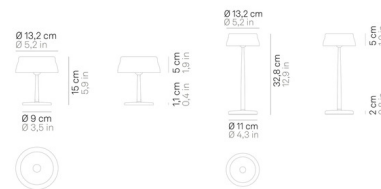

CLICK TO VIEW PRODUCT

Notes: