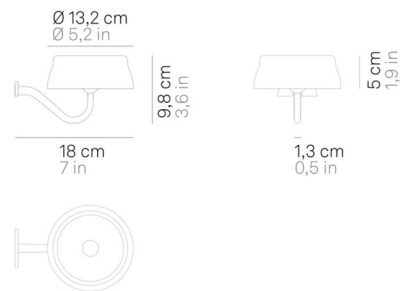

CLICK TO VIEW PRODUCT

Notes: