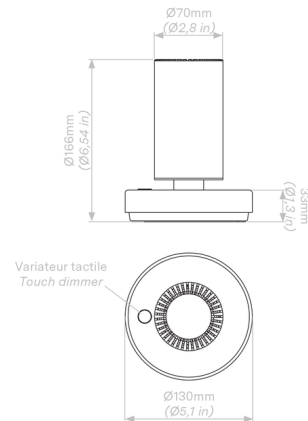

CLICK TO VIEW PRODUCT

Notes: