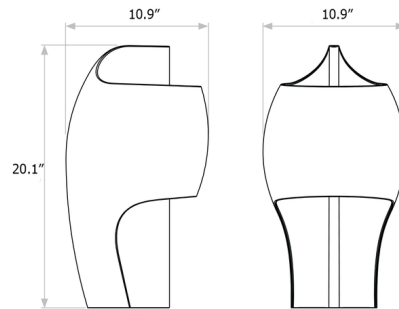

CLICK TO VIEW PRODUCT

Notes: