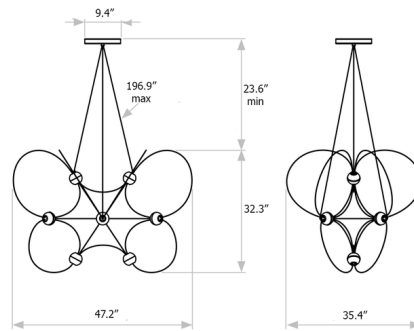

### Specifications

|                       |                          |
|-----------------------|--------------------------|
| COLOR                 | Clear                    |
| BODY FINISH           | Black                    |
| WATTAGE               | 320W                     |
| DIMMER                | Standard 120V            |
| DIMENSIONS            | 47.2"W x 32.7"H x 35.4"D |
| INTEGRATED LED MODULE | 10 x LED/32W/120V LED    |
| COUNTRY OF ORIGIN     | China                    |