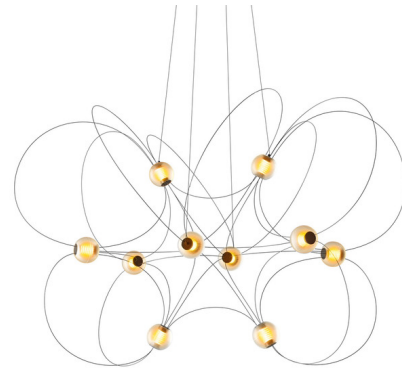

## Munari 10 Chandelier

By DCWEditions

### Description

The Munari 10 Chandelier puts on a dazzling display with its array of illuminated orbs linked by a curving frame of thin rods. Munari's sleek, organic lines evoke the elliptical orbit of planets or the random path of a butterfly in flight. Install a grouping of multiple pendants together for a particularly stunning display. TRIAC dimmable.

Shown in black / clear

### Specifications

|                       |                          |
|-----------------------|--------------------------|
| COLOR                 | Clear                    |
| BODY FINISH           | Black                    |
| WATTAGE               | 320W                     |
| DIMMER                | Standard 120V            |
| DIMENSIONS            | 47.2"W x 32.7"H x 35.4"D |
| INTEGRATED LED MODULE | 10 x LED/32W/120V LED    |
| COUNTRY OF ORIGIN     | China                    |