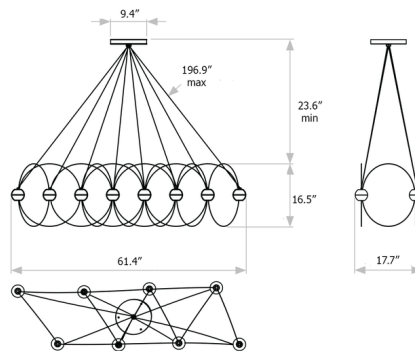

Lightology

lightology.com
866-954-4489
04-23-26

Project: _____

Company: _____

Location: _____ Fixture Type: _____

SPEC #: **DCW1477688**

Approved On: _____ Approved By: _____

Munari 8 Chandelier

By DCW Editions

Description

The Munari 8 Chandelier puts on a dazzling display with its array of illuminated orbs linked by a curving frame of thin rods. Munari's sleek, organic lines evoke the elliptical orbit of planets or the random path of a butterfly in flight. Install a grouping of multiple pendants together for a particularly stunning display. TRIAC dimmable.

Specifications

COLOR	Clear
BODY FINISH	Gold
WATTAGE	208W
DIMMER	Standard 120V
DIMENSIONS	61.4"L x 17.7"W x 16.5"H
INTEGRATED LED MODULE	8 x LED/26W/120V LED
COUNTRY OF ORIGIN	China

Technical Information

LAMP COLOR	2400K
LUMENS/WATT	196.92
LUMINOUS FLUX	5120 lumens

Shown in gold / clear

CLICK TO VIEW PRODUCT

Notes: