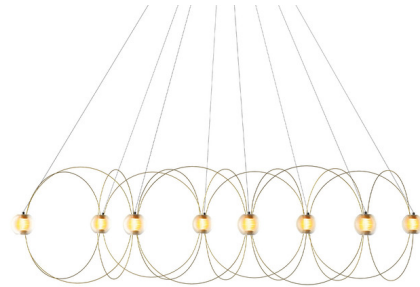

By DCW Editions

Description

The Munari 8 Chandelier puts on a dazzling display with its array of illuminated orbs linked by a curving frame of thin rods. Munari's sleek, organic lines evoke the elliptical orbit of planets or the random path of a butterfly in flight. Install a grouping of multiple pendants together for a particularly stunning display. TRIAC dimmable.

Specifications

COLOR	Clear
BODY FINISH	Gold
WATTAGE	208W
DIMMER	Standard 120V
DIMENSIONS	61.4"L x 17.7"W x 16.5"H
INTEGRATED LED MODULE	8 x LED/26W/120V LED
COUNTRY OF ORIGIN	China

Technical Information

LAMP COLOR	2400K
LUMENS/WATT	196.92
LUMINOUS FLUX	5120 lumens

Shown in gold / clear

CLICK TO VIEW PRODUCT

Notes: