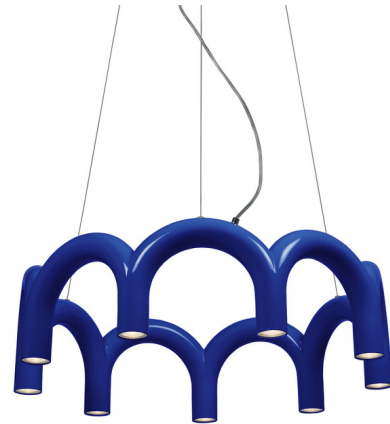

Lightology

lightology.com
866-954-4489
04-24-26

Project: _____
 Company: _____
 Location: _____ Fixture Type: _____
 SPEC #: **OBL1477721**
 Approved On: _____ Approved By: _____

Arch Circle Pendant By Oblure

Description

The Arch Circle Pendant playfully distills elements of classic architecture into a modern form. A repeating arch creates a closed ring, providing ample lighting for task surfaces below. Use in a kitchen, dining room, or anywhere you need a vibrant, modern touch.

Shown in blue

Specifications

COLOR	N/A
BODY FINISH	Blue
WATTAGE	81W
DIMMER	Standard 120V
DIMENSIONS	29.92"W x 9.25"H
BULB NOT INCLUDED	9 x MR16/GU10/9W/120V LED

CLICK TO VIEW PRODUCT

Notes: