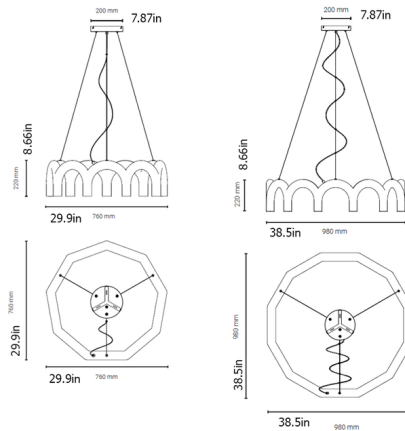

Lightology

lightology.com
866-954-4489
04-24-26

Project: _____
 Company: _____
 Location: _____ Fixture Type: _____
 SPEC #: **OBL1477721**
 Approved On: _____ Approved By: _____

Arch Circle Pendant By Oblure

Description

The Arch Circle Pendant playfully distills elements of classic architecture into a modern form. A repeating arch creates a closed ring, providing ample lighting for task surfaces below. Use in a kitchen, dining room, or anywhere you need a vibrant, modern touch.

Shown in blue

Specifications

COLOR	N/A
BODY FINISH	Blue
WATTAGE	81W
DIMMER	Standard 120V
DIMENSIONS	29.92"W x 9.25"H
BULB NOT INCLUDED	9 x MR16/GU10/9W/120V LED

CLICK TO VIEW PRODUCT

Notes: