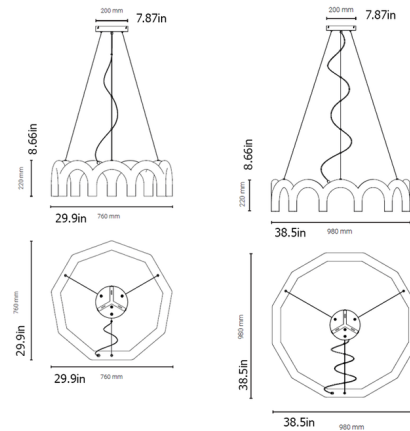

By Oblure

Description

The Arch Circle Pendant playfully distills elements of classic architecture into a modern form. A repeating arch creates a closed ring, providing ample lighting for task surfaces below. Use in a kitchen, dining room, or anywhere you need a vibrant, modern touch.

Shown in blue

Specifications

COLOR	N/A
BODY FINISH	Blue
WATTAGE	108W
DIMMER	Standard 120V
DIMENSIONS	38.58"W x 8.66"H
BULB NOT INCLUDED	12 x MR16/GU10/9W/120V LED

CLICK TO VIEW PRODUCT

Notes: