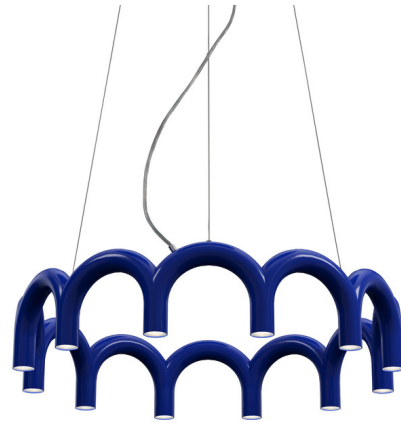

Lightology

lightology.com
866-954-4489
05-30-26

Project: _____

Company: _____

Location: _____ Fixture Type: _____

SPEC #: **OBL1477725**

Approved On: _____ Approved By: _____

Arch Circle Pendant

By Oblure

Description

The Arch Circle Pendant playfully distills elements of classic architecture into a modern form. A repeating arch creates a closed ring, providing ample lighting for task surfaces below. Use in a kitchen, dining room, or anywhere you need a vibrant, modern touch.

Shown in blue

Specifications

COLOR	N/A
BODY FINISH	Blue
WATTAGE	108W
DIMMER	Standard 120V
DIMENSIONS	38.58"W x 8.66"H
BULB NOT INCLUDED	12 x MR16/GU10/9W/120V LED

CLICK TO VIEW PRODUCT

Notes: