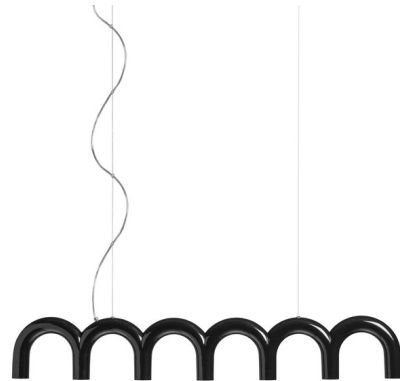

Lightology

lightology.com
866-954-4489
04-23-26

Project: _____

Company: _____

Location: _____ Fixture Type: _____

SPEC #: **OBL1477732**

Approved On: _____ Approved By: _____

Arch Straight Pendant

By Oblure

Description

The Arch Straight Pendant playfully distills elements of classic architecture into a modern form. A repeating arch creates a linear piece, providing ample lighting for task surfaces below. Use in a kitchen, dining room, or anywhere you need a vibrant, modern touch.

Shown in black

Specifications

COLOR N/A
BODY FINISH Black
WATTAGE 63W
DIMMER Standard 120V
DIMENSIONS 49.44"L x 2.36"W x 8"H
BULB NOT INCLUDED 7 x MR16/GU10/9W/120V LED

CLICK TO VIEW PRODUCT

Notes: